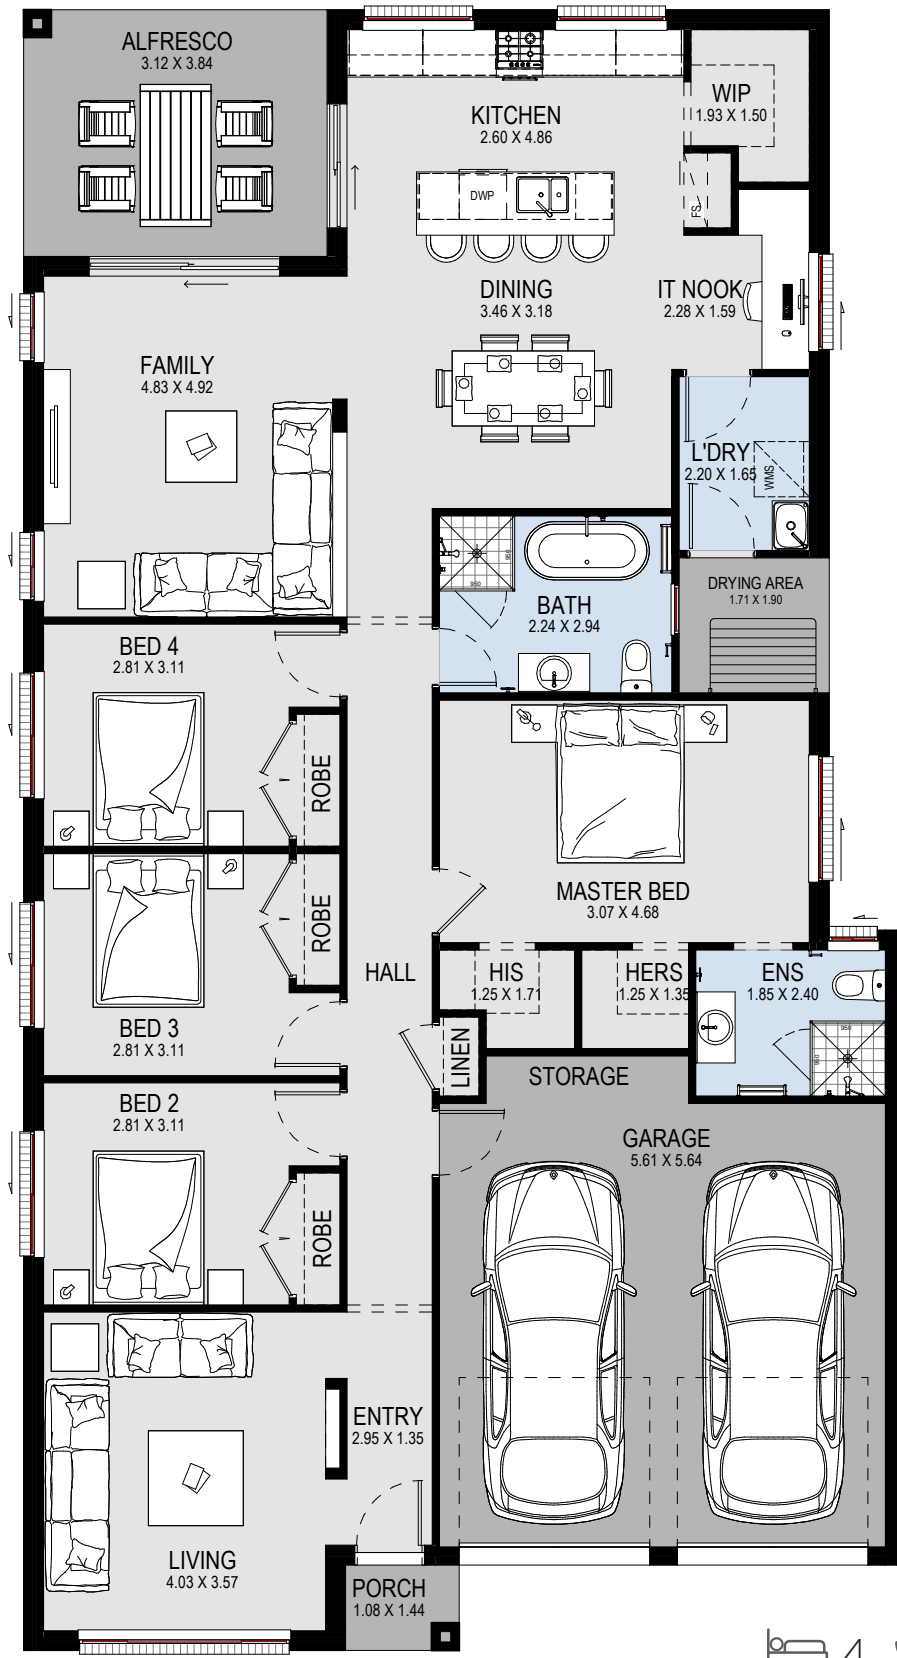

ON DISPLAY

9m

10m

12.5m

# Kennedy 23

SUITABLE FOR:

**12.5M + FRONTAGE**

Suitable for zero lot boundary

Ground:	161.38m <sup>2</sup>	Garage:	35.93m <sup>2</sup>
Alfresco:	11.98m <sup>2</sup>	Porch:	1.56m <sup>2</sup>
Total:	214.10m <sup>2</sup>	Width:	11.15m
Squares:	23sq	Depth:	20.75m